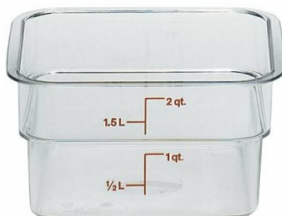

FOOD STORAGE CONTAINER
MJK #100054
Model 2SF5CW135
Packed: 1 ea

CamSquare® Food Container, 2 qt., 7-1/4"L x 7-1/4"W x 3-7/8"H, red graduation, polycarbonate, dishwasher safe, resists stains & odors, clear